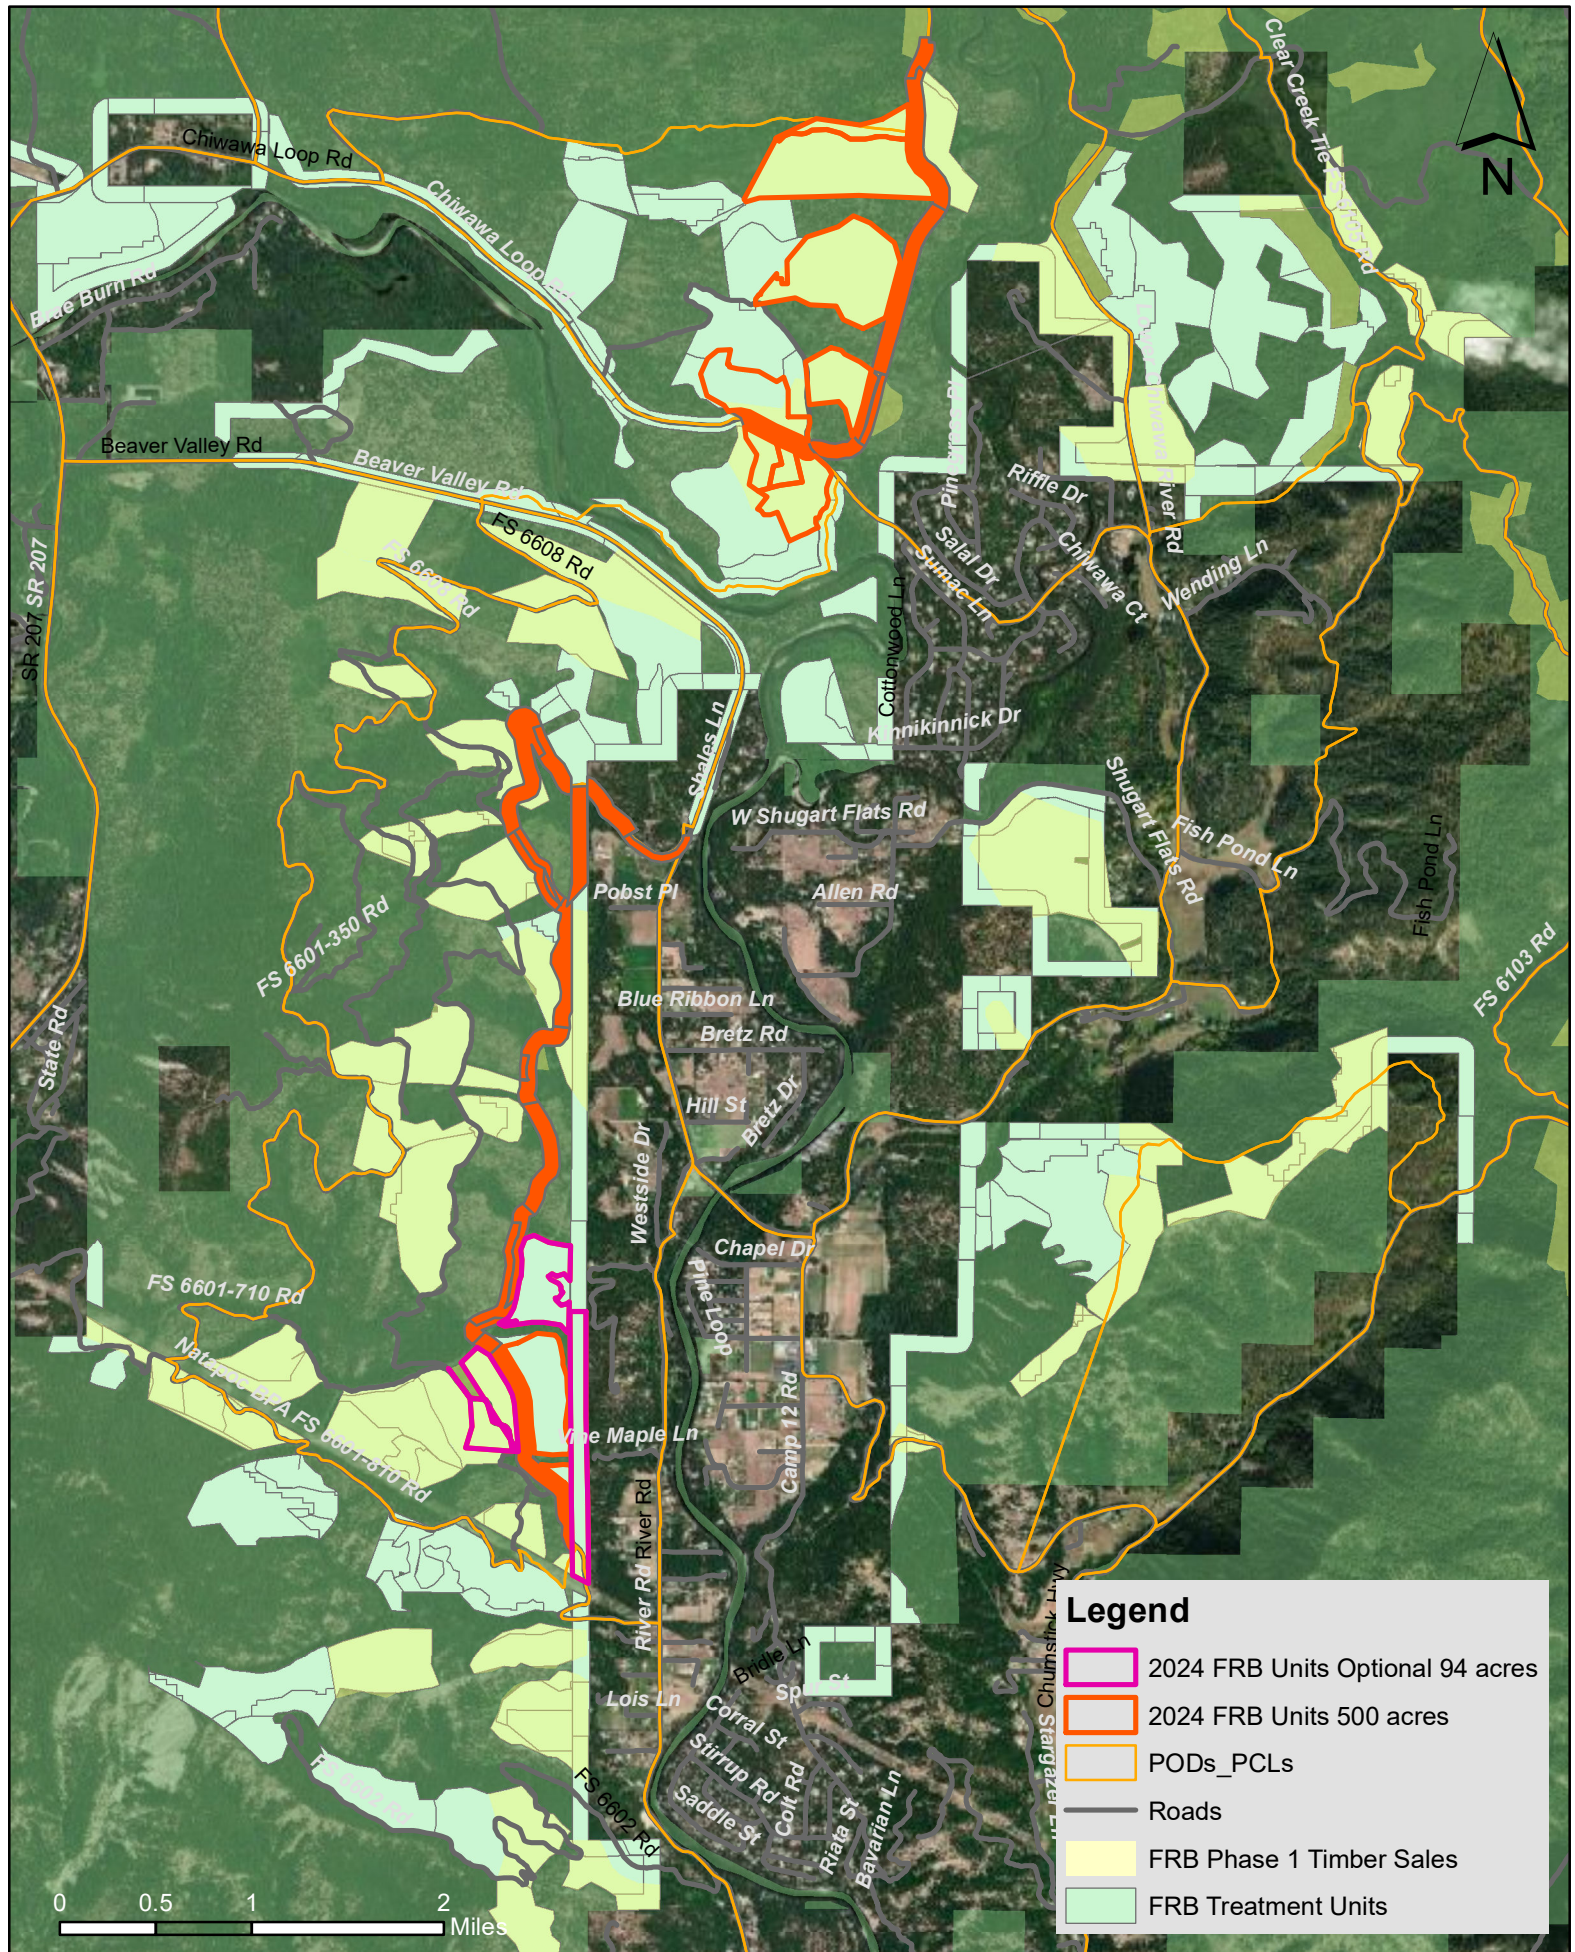

# 2024 FRB Units for Layout and Implementation

Note: Units overlaid with yellow Timber Sale shading may be treated with machine mastication, all other units will be hand treated.